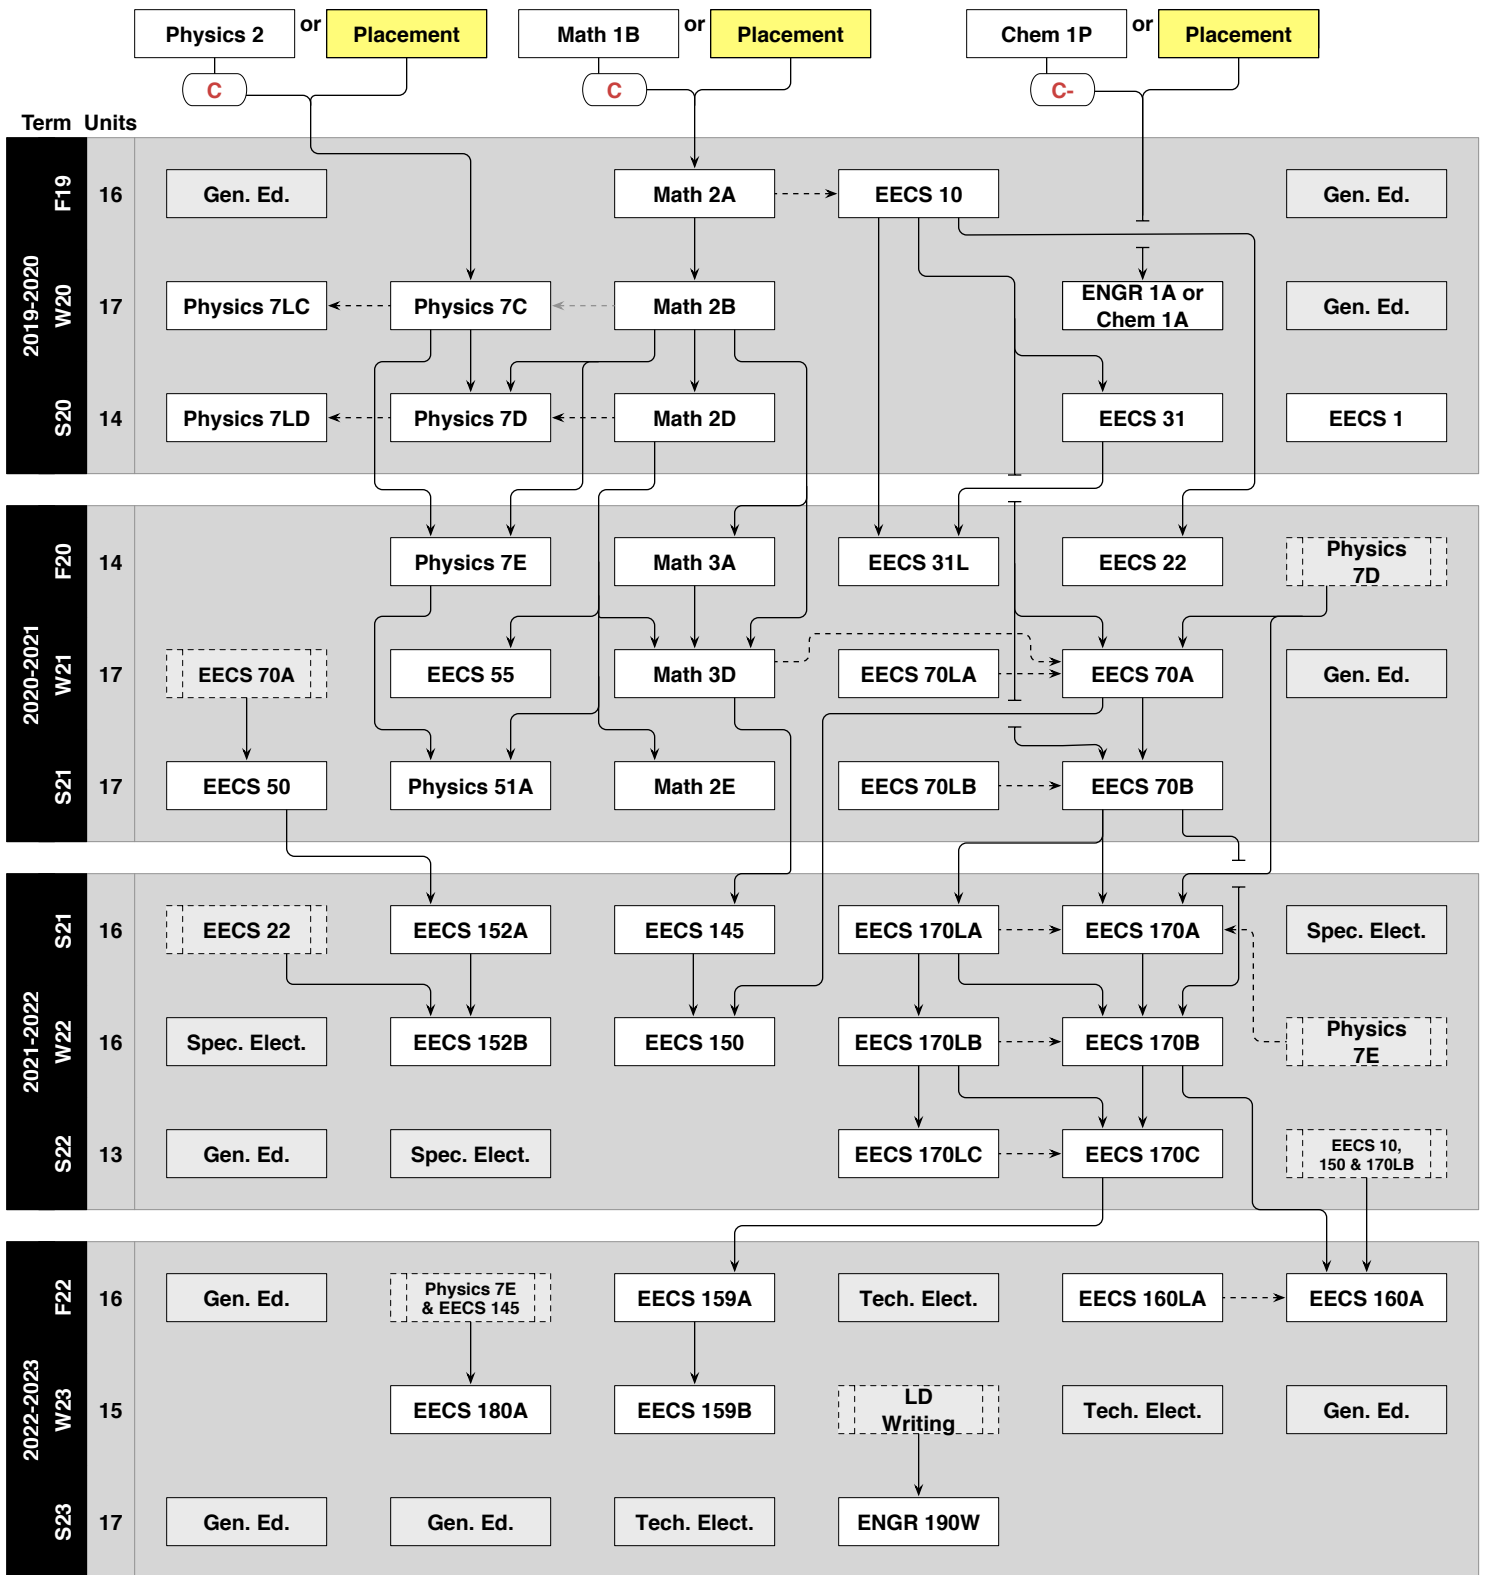

Electrical Engineering (Communication Specialization)

Prerequisite Flowchart (2019-2020)

Electrical Engineering (Digital Signal Processing Specialization)

Prerequisite Flowchart (2019-2020)

Electrical Engineering (Electronic Circuit Design Specialization)

Prerequisite Flowchart (2019-2020)

Electrical Engineering (Semiconductors and Optoelectronics)

Prerequisite Flowchart (2019-2020)