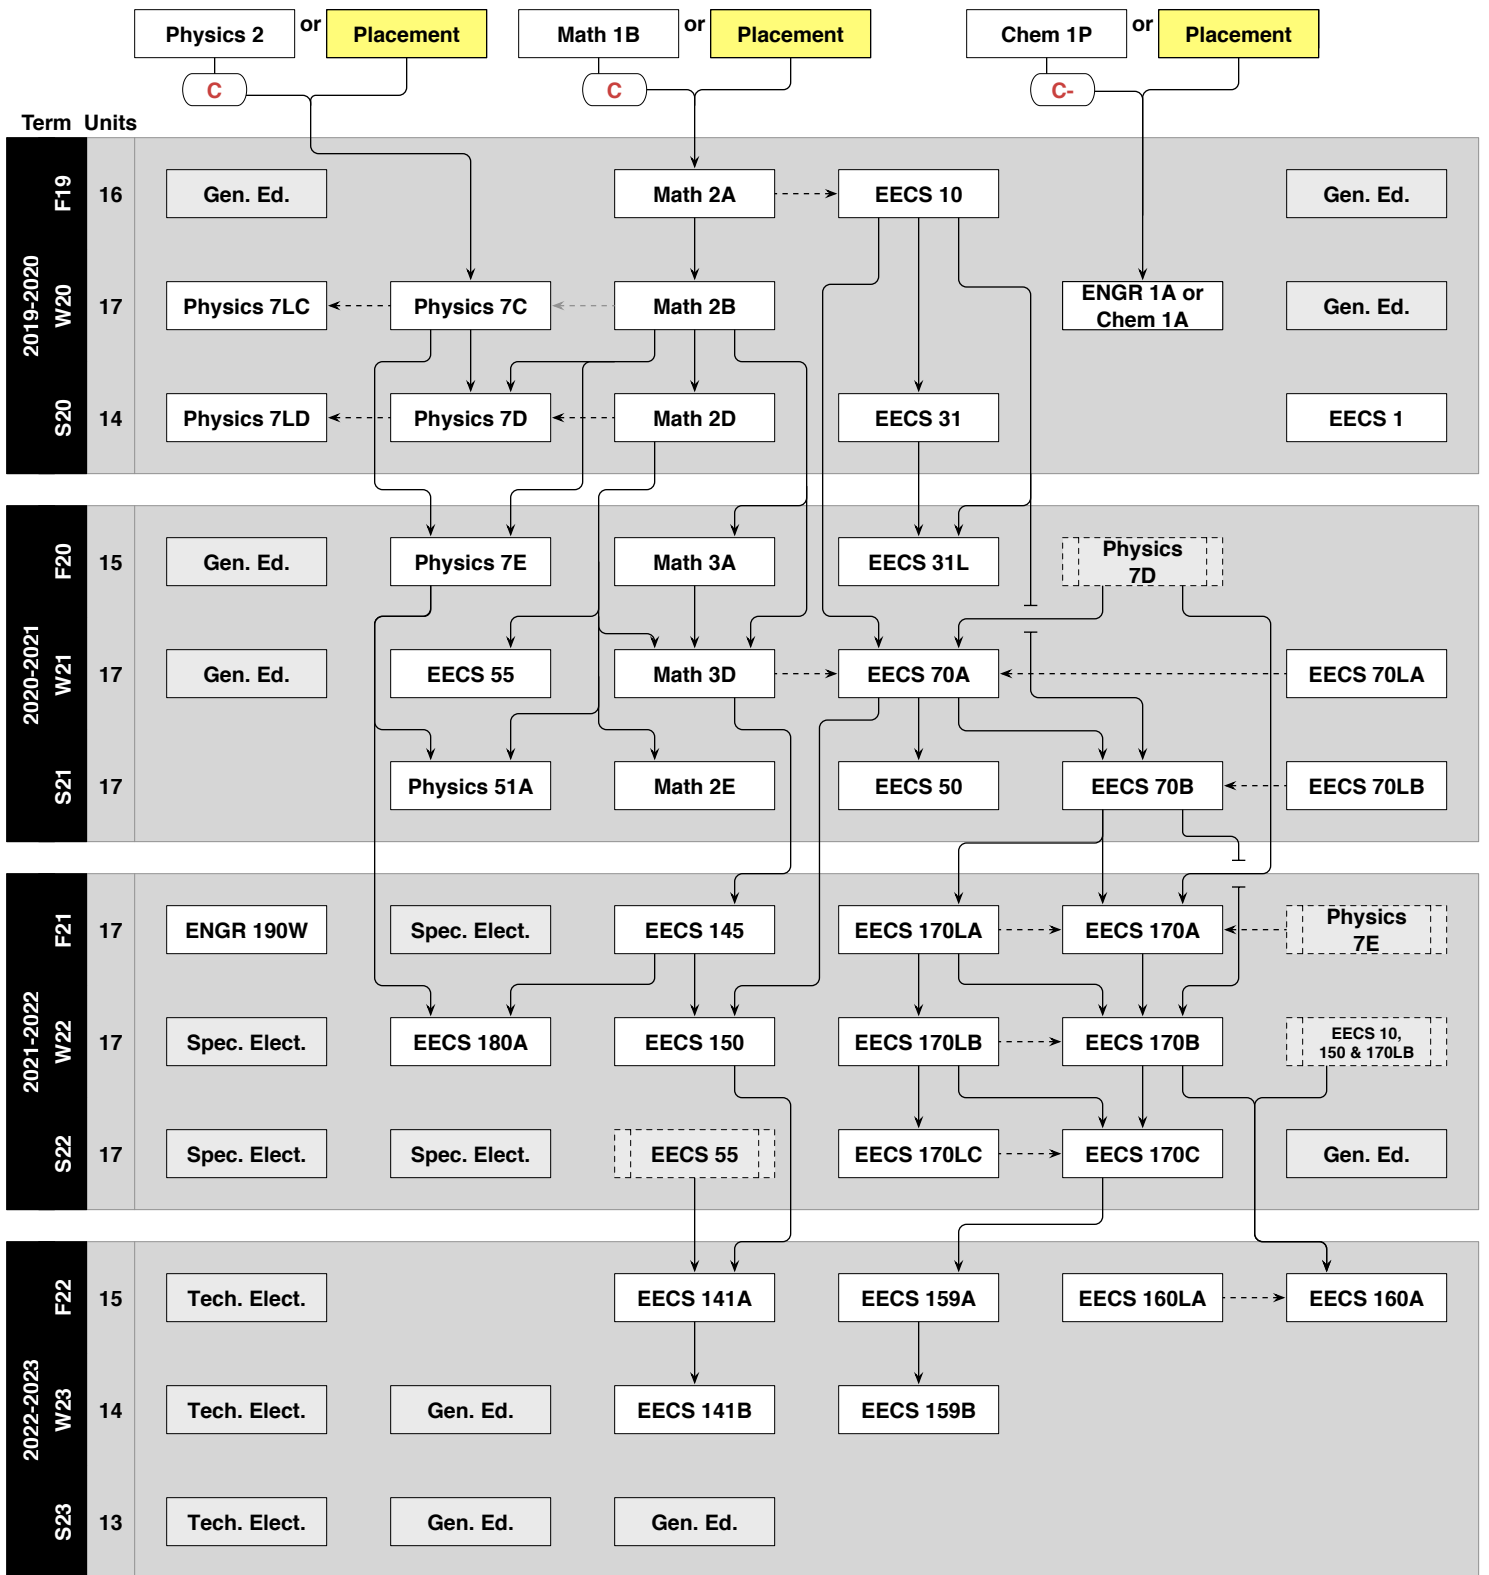

Electrical Engineering (Communication Specialization)

Prerequisite Flowchart (2019-2020)

Electrical Engineering (Digital Signal Processing Specialization)

Prerequisite Flowchart (2019-2020)

Electrical Engineering (Electronic Circuit Design Specialization)

Prerequisite Flowchart (2019-2020)

Electrical Engineering (Semiconductors and Optoelectronics)

Prerequisite Flowchart (2019-2020)