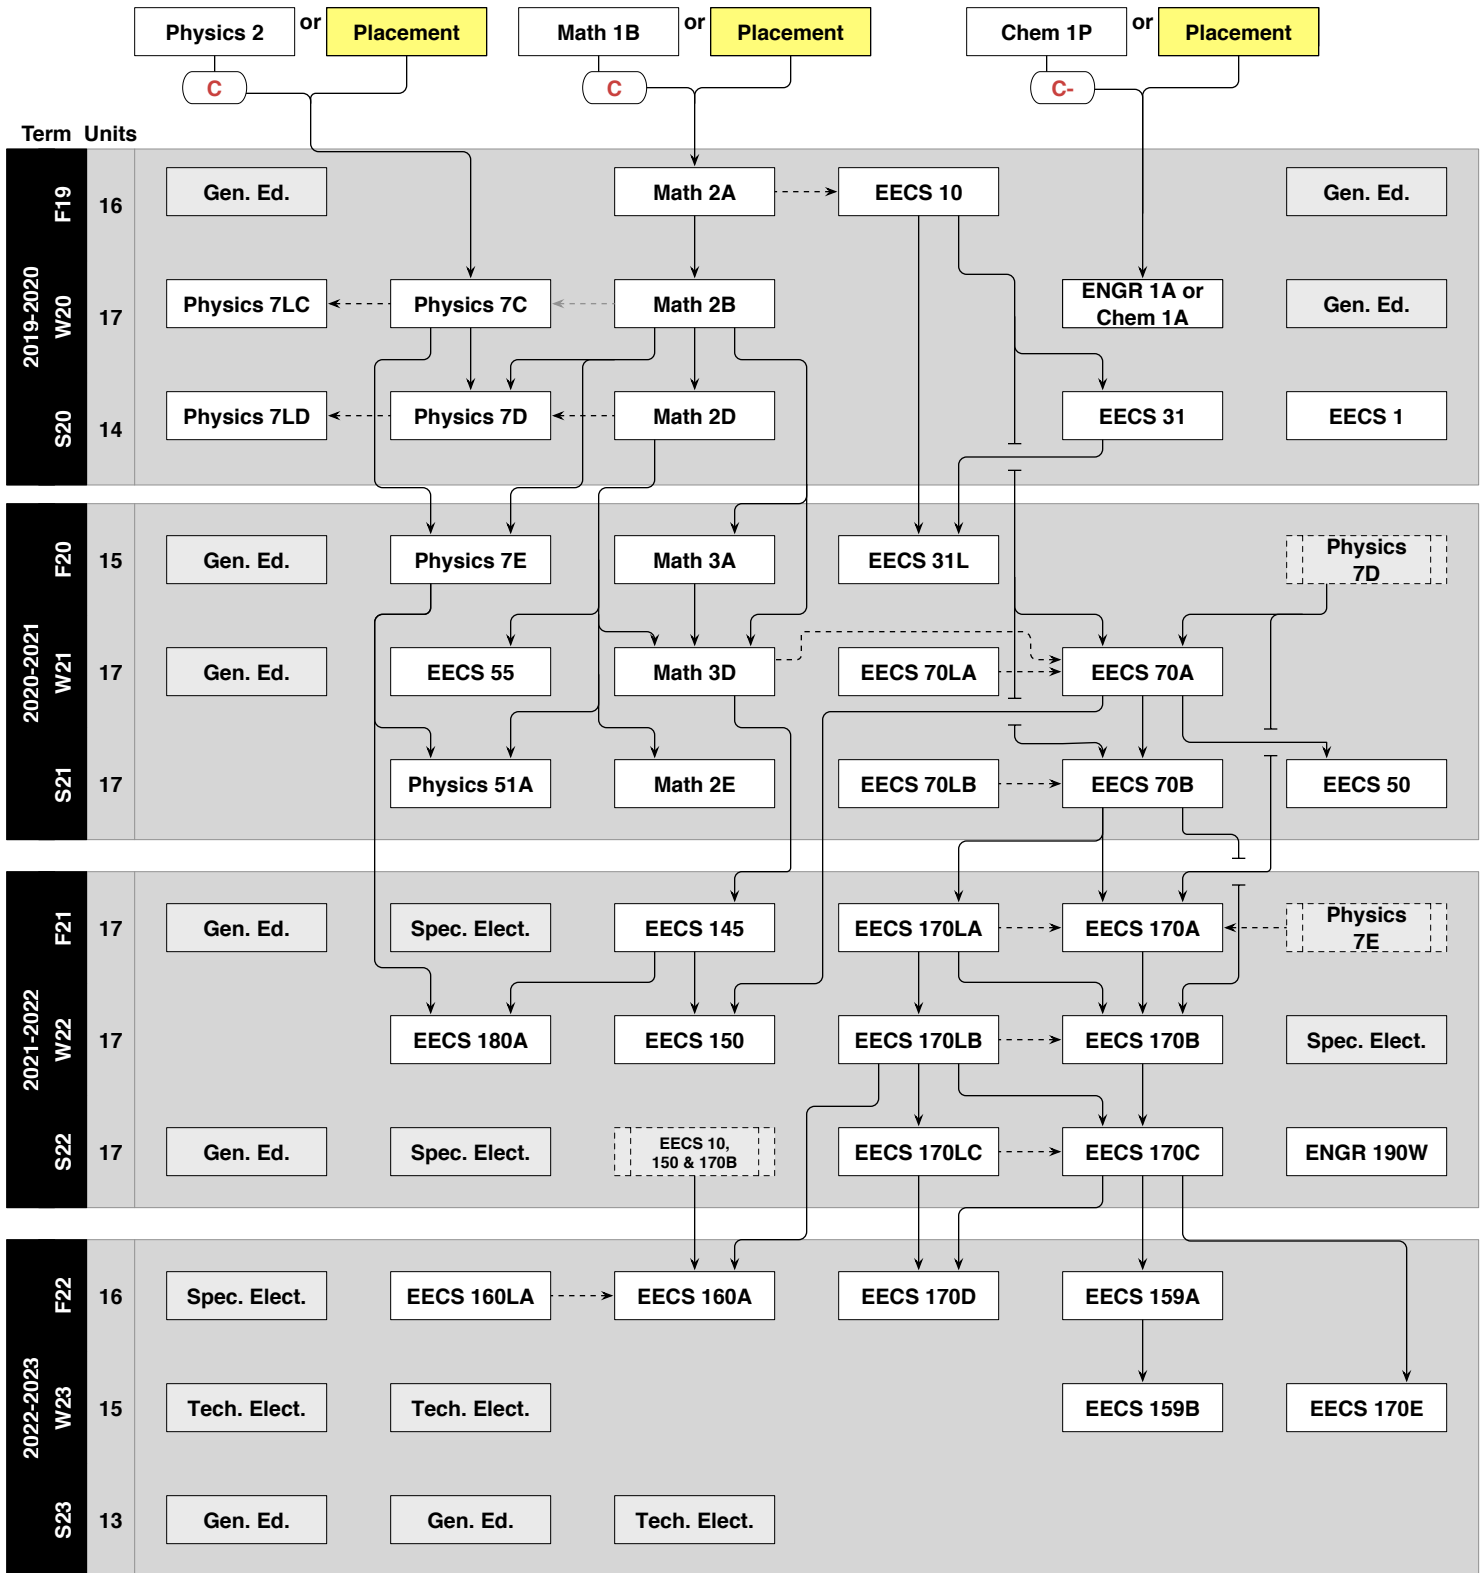

Electrical Engineering (Communication Specialization)

Prerequisite Flowchart (2019-2020)

Electrical Engineering (Digital Signal Processing Specialization)

Prerequisite Flowchart (2019-2020)

Electrical Engineering (Electronic Circuit Design Specialization)

Prerequisite Flowchart (2019-2020)

Electrical Engineering (Semiconductors and Optoelectronics)

Prerequisite Flowchart (2019-2020)