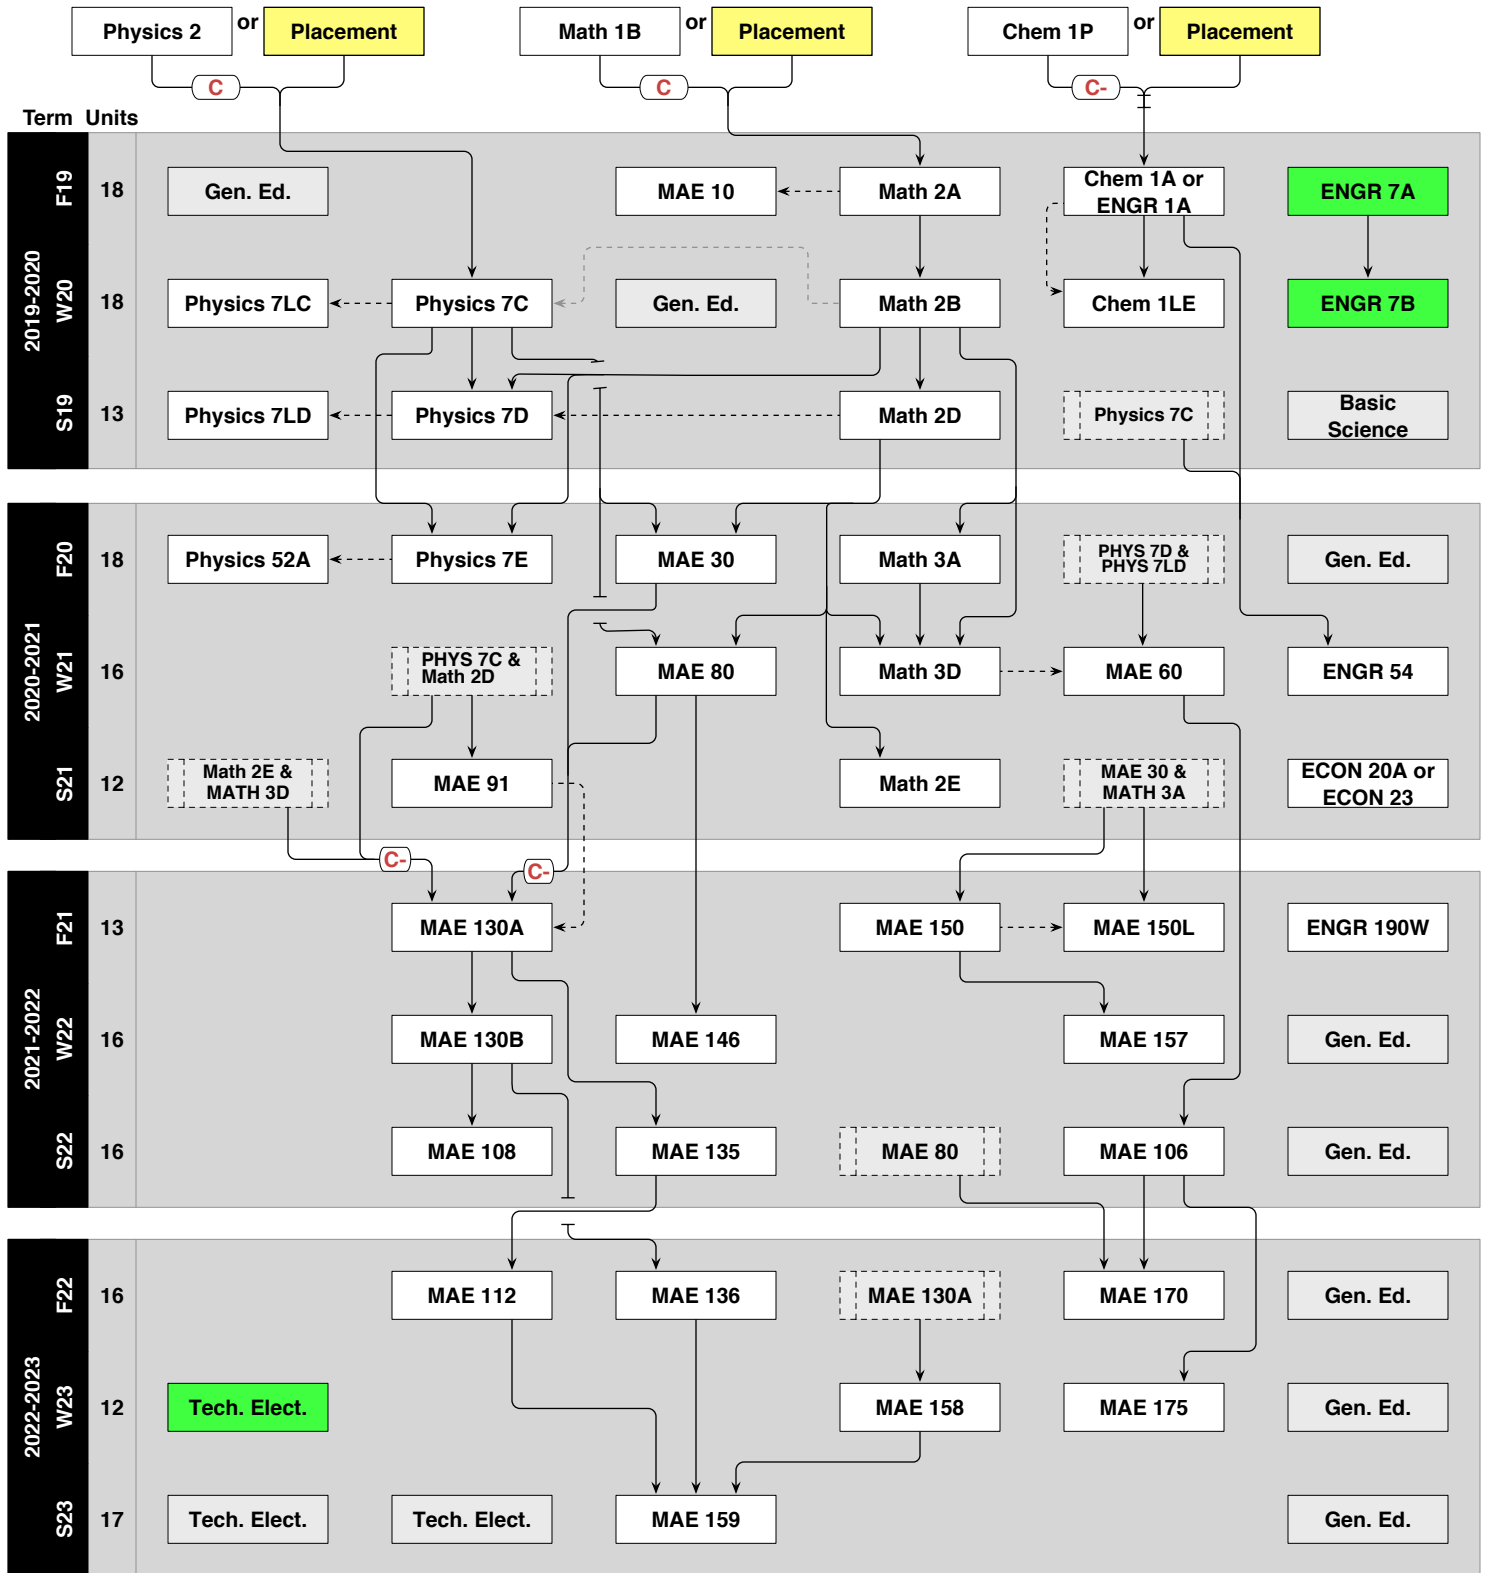

# Aerospace Engineering

## Prerequisite Flowchart (2019-2020)

**ENGR 7A-ENGR 7B is a technical elective, available only to first year students in Fall and Winter quarters. Both ENGR 7A & ENGR 7B must be taken to count as a technical elective. If ENGR7A-ENGR7B is taken, this will replace one technical elective course in the senior year.**