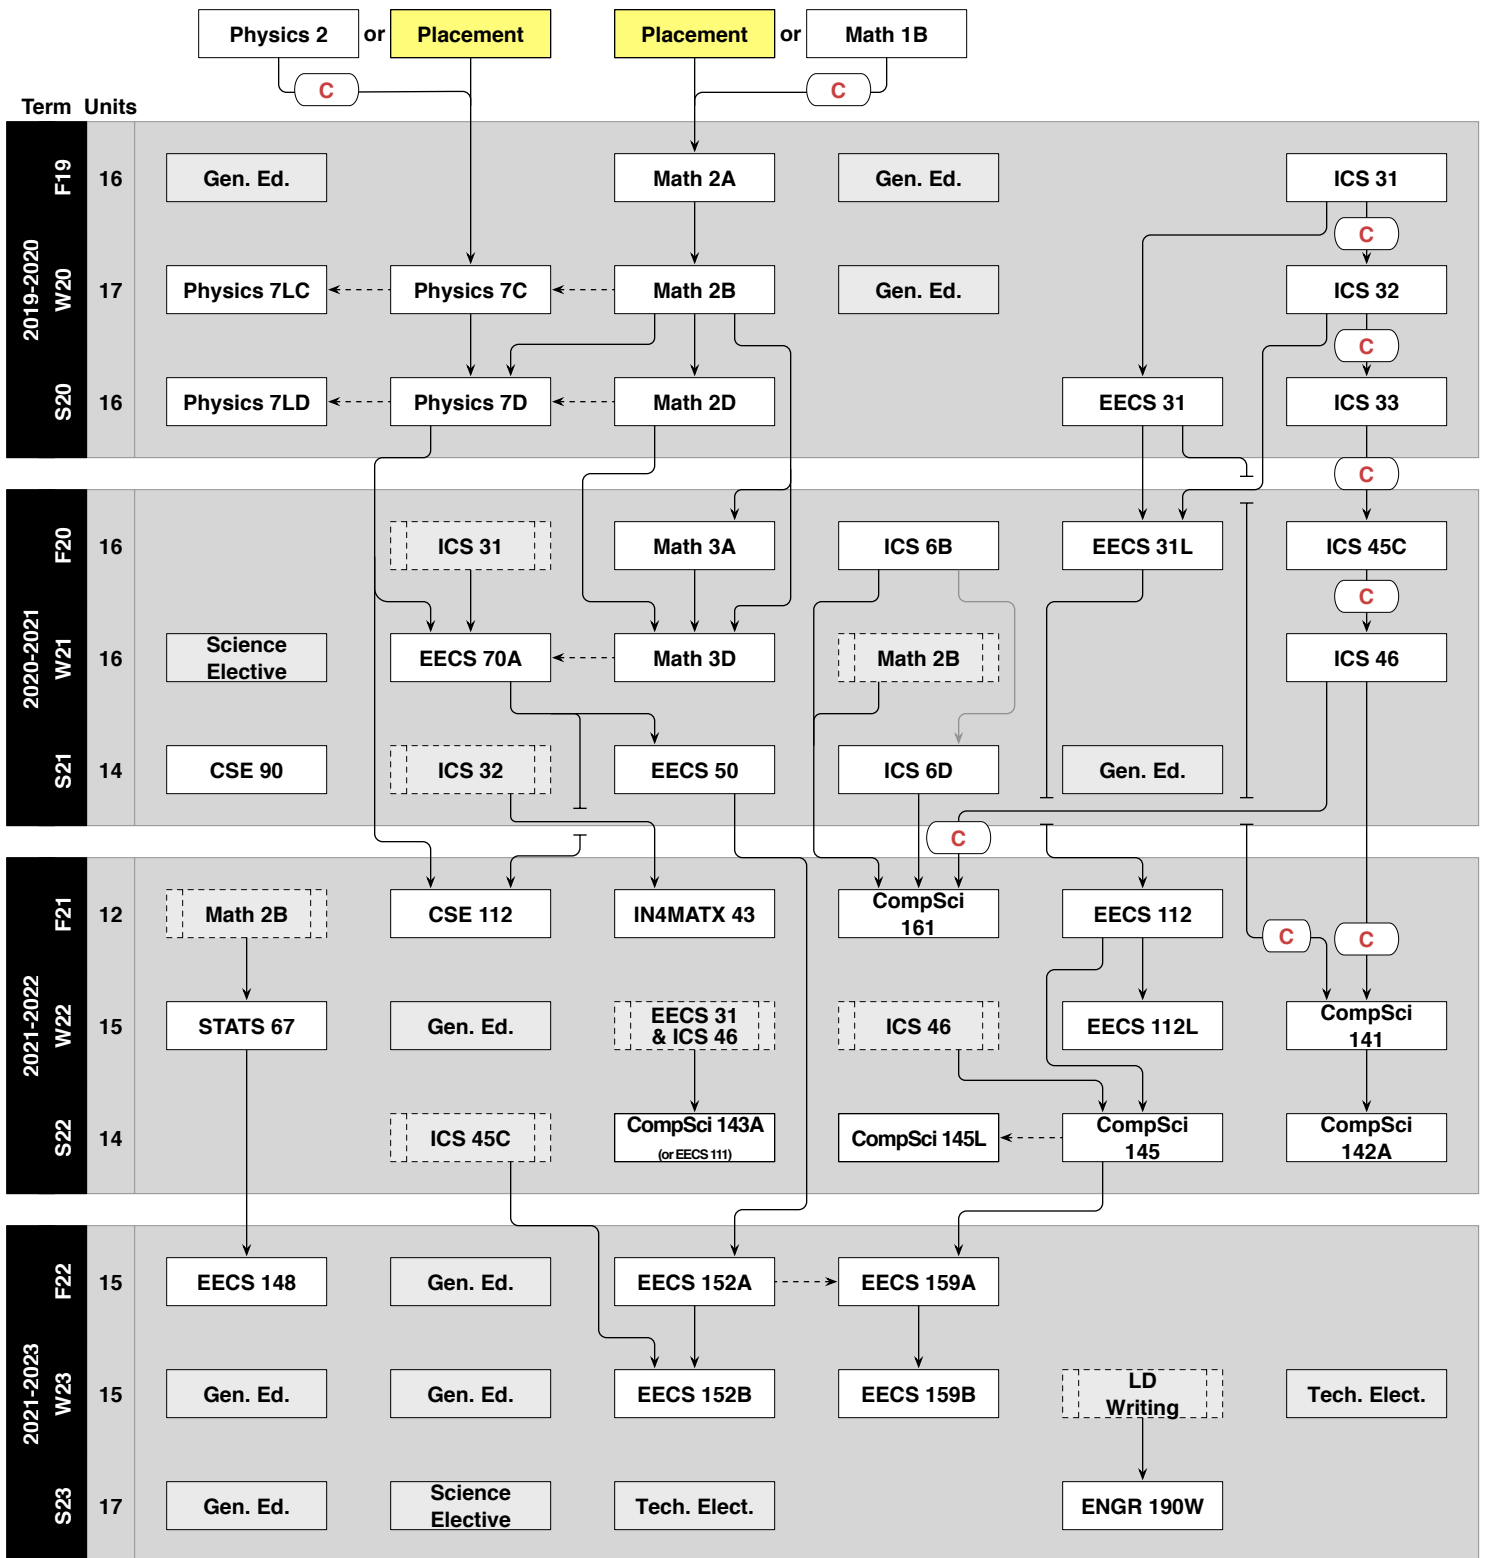

**Table 5-A-4**  
**Computer Science and Engineering**  
 Prerequisite Flowchart (2019-2020)

<b>Course</b>	<b>Ref. to course elsewhere</b>
<b>Prerequisite</b>	<b>Advisory Prerequisite</b>
<b>Corequisite</b>	<b>Advisory Corequisite</b>
<b>C</b>	<b>Prerequisite requires a grade of C or better</b>