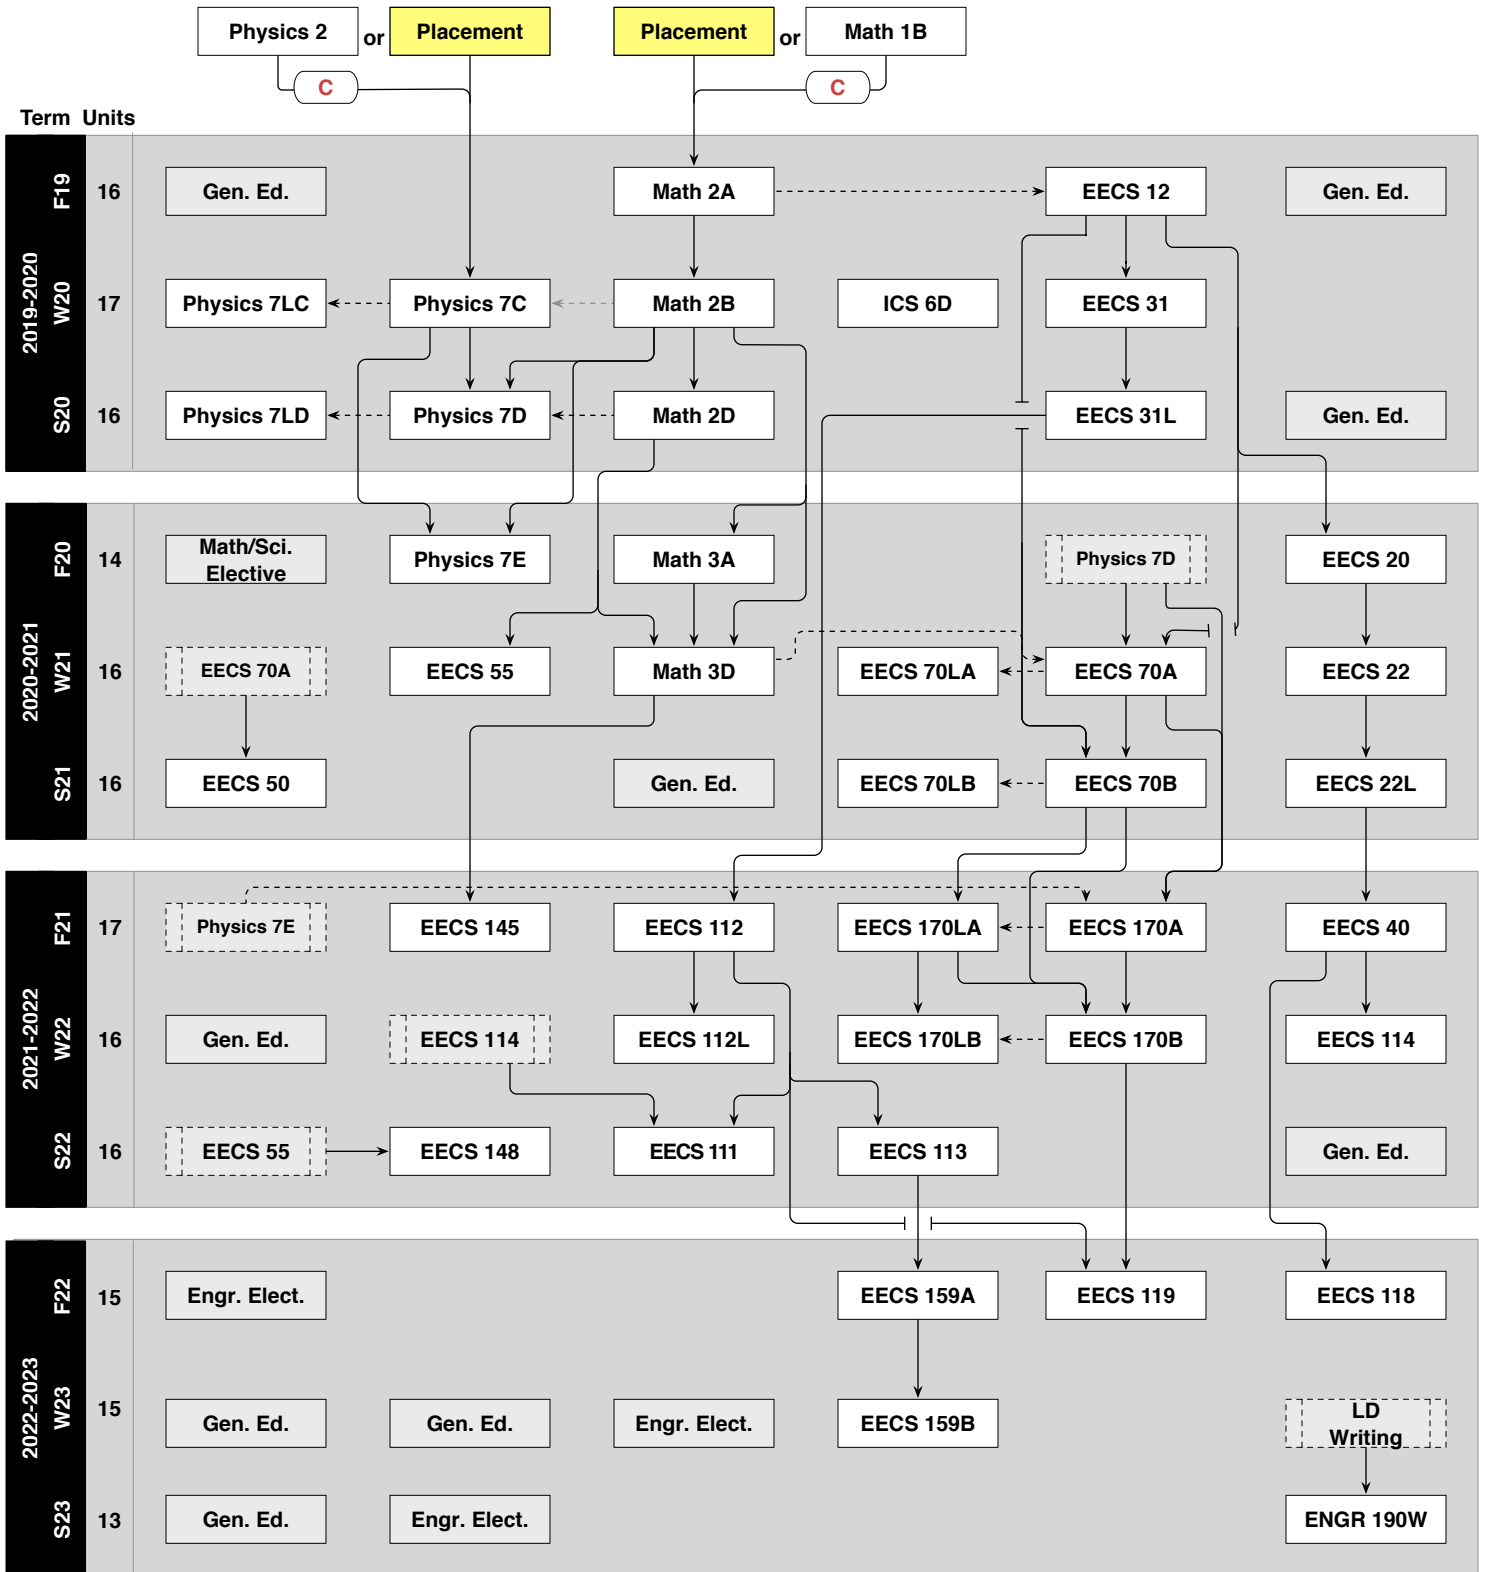

# Computer Engineering

## Prerequisite Flowchart (2019-2020)

<b>Course</b>	<b>Ref. to course elsewhere</b>
	<b>Prerequisite</b>
	<b>Corequisite</b>
	<b>Advisory Corequisite</b>
	<b>Prerequisite requires a grade of C or better</b>